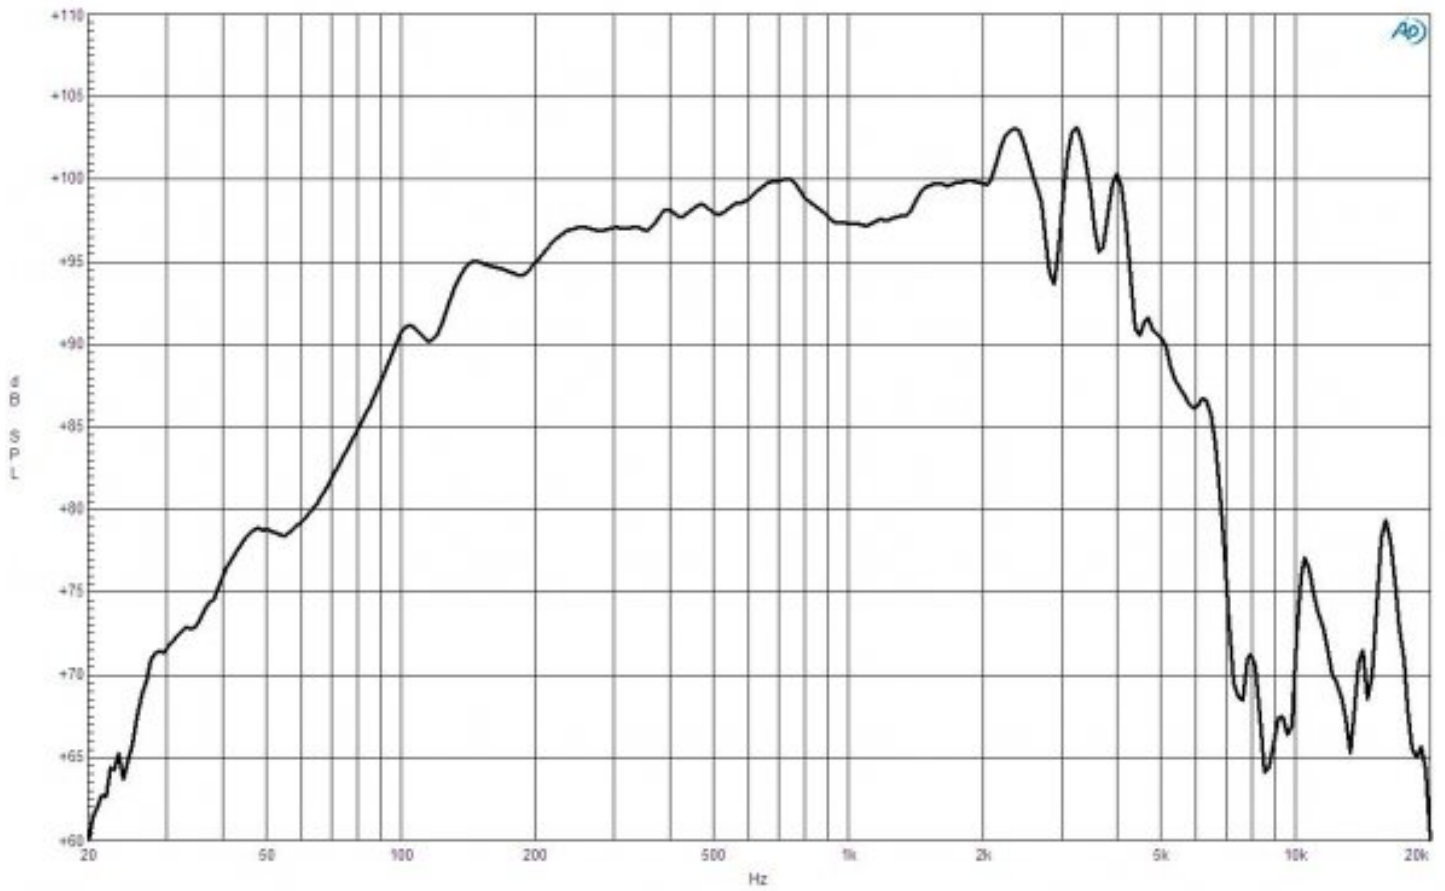

LF Drivers

Ø 10 inches

10FW64 8 Ω

Woofer

Professional loudspeaker transducers since 1946

B&C Speakers S.p.A. Via Poggiomoro, 1 - Loc. Vallina, 50012 Bagno a Ripoli (FI) | ITALY
Tel. +39 055 65721 | Fax +39 055 6572312 | mail@bcspeakers.com