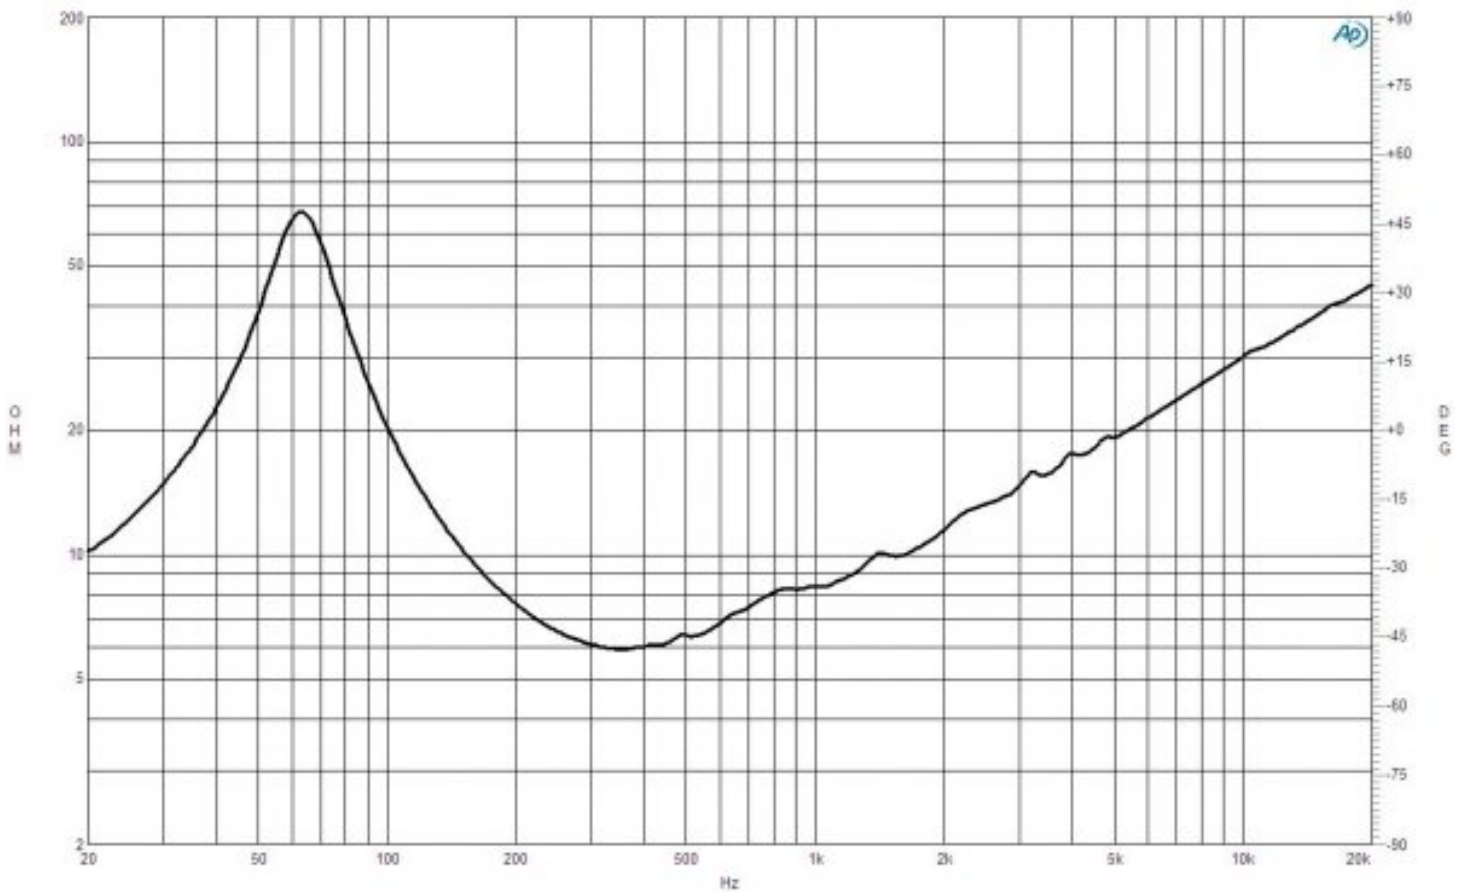

LF Drivers

Ø 10 inches

10FW64 8 Ω

Woofer

Professional loudspeaker transducers since 1946

B&C Speakers S.p.A. Via Poggiomoro, 1 - Loc. Vallina, 50012 Bagno a Ripoli (FI) | ITALY
Tel. +39 055 65721 | Fax +39 055 6572312 | mail@bcspeakers.com