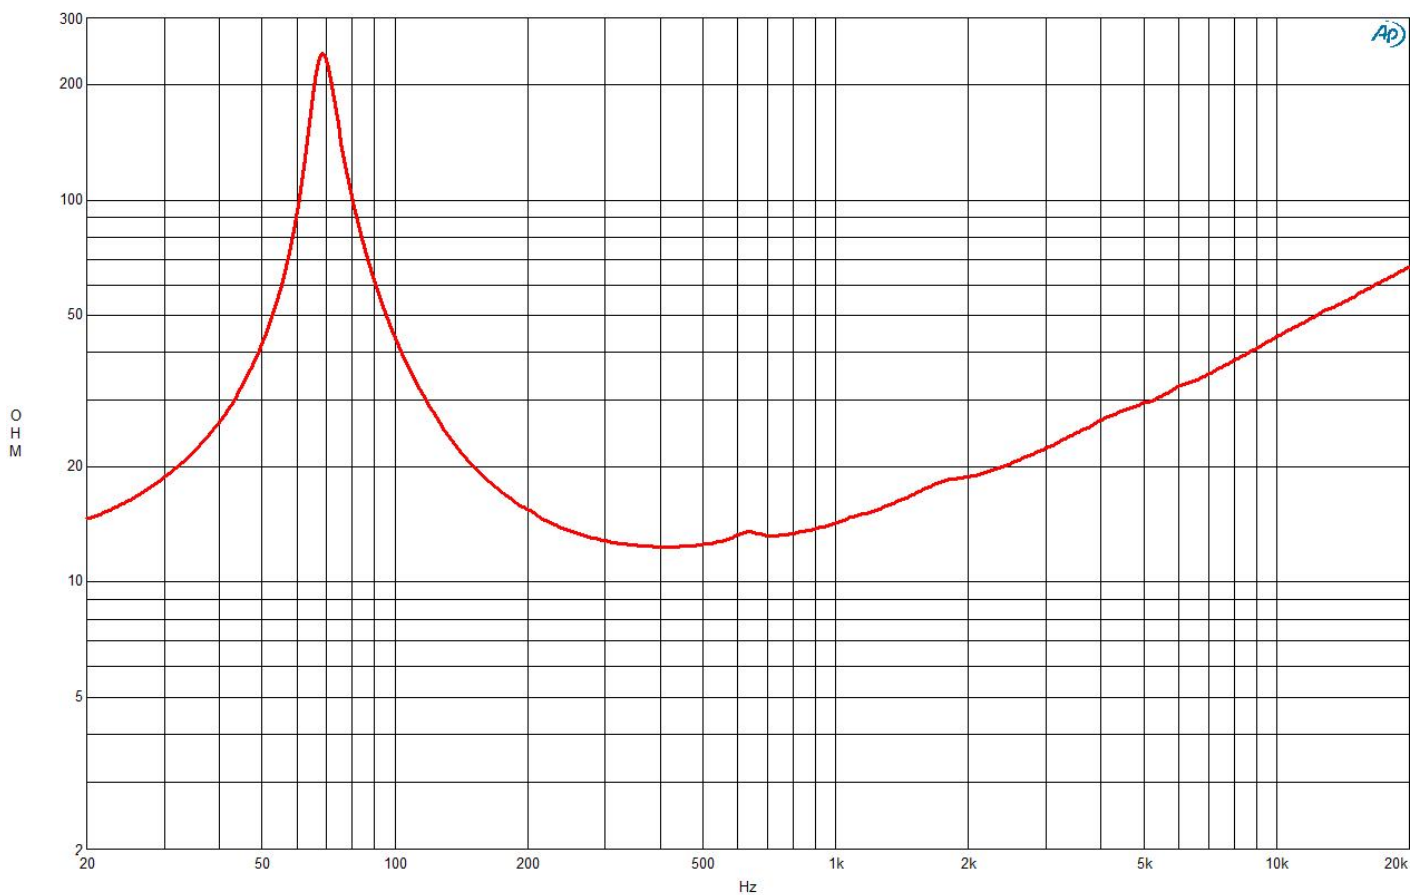

LF Drivers

Ø 5 inches

5FG44 16 Ω

Woofer