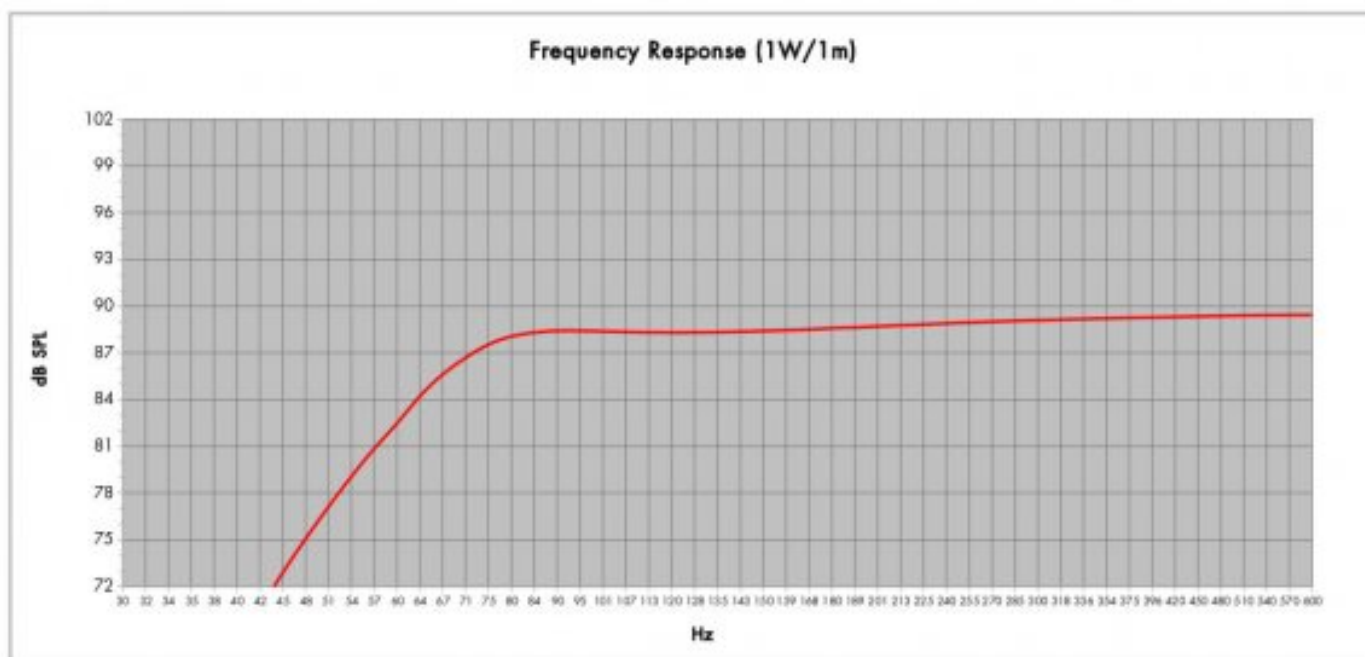

SERVICE KITS

LF recone-kits	RCK005FG4416
----------------	---------------------

LF Drivers

Ø 5 inches

5FG44 16 Ω

Woofer

Model:	5FG44	Configuration:	One Driver
Enclosure Type:	Bass Reflex		
Internal Net Volume (Litres):	5	QB:	7
Tuning Frequency (Hz):	70	Port Area (cm ²):	15,2
Frequency (-3 dB) (Hz):	70,4	Port Length (cm):	14,9