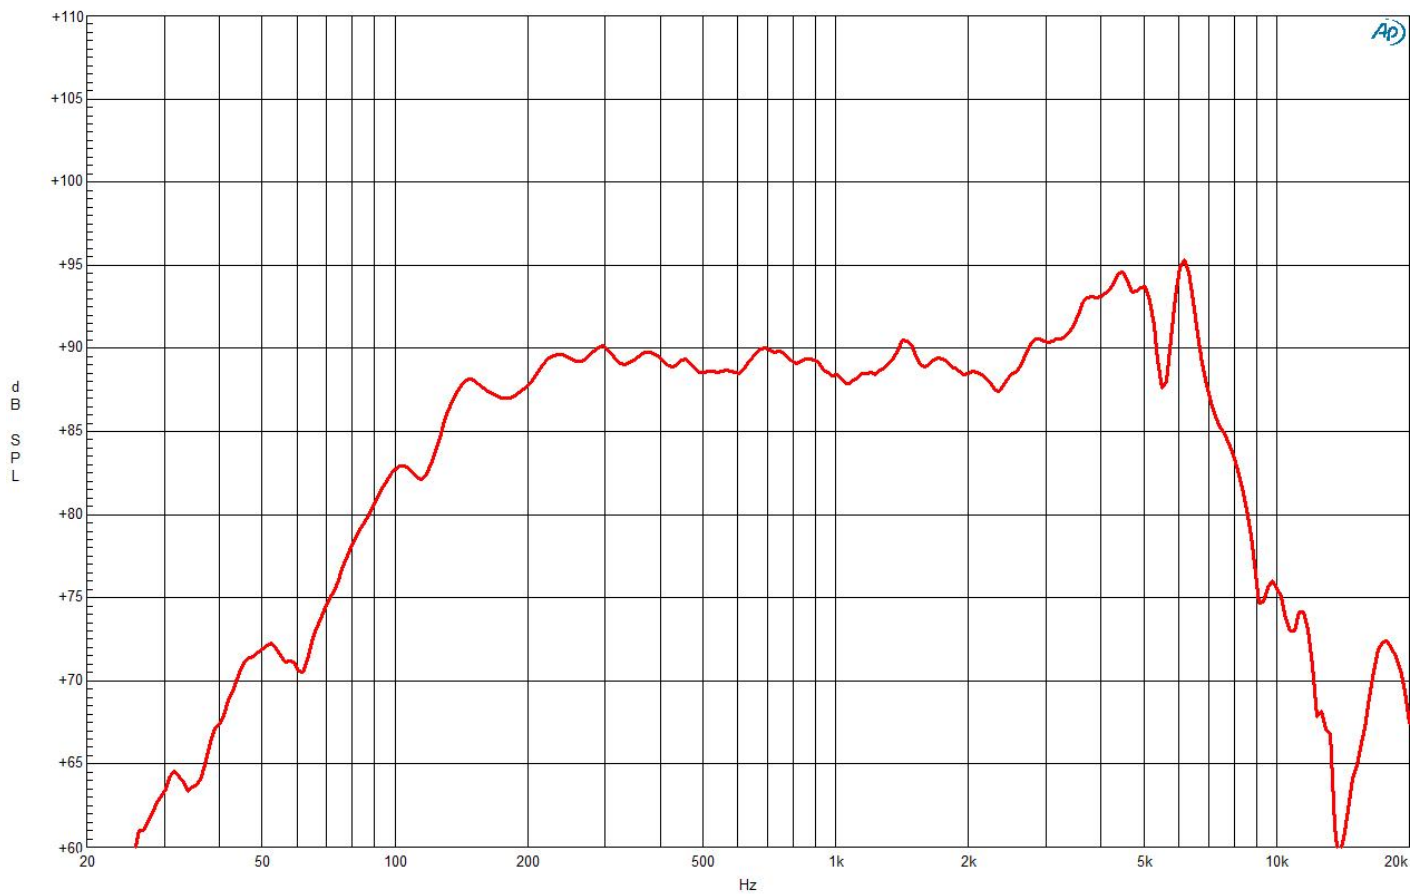

LF Drivers

Ø 5 inches

5FG44 16 Ω

Woofer