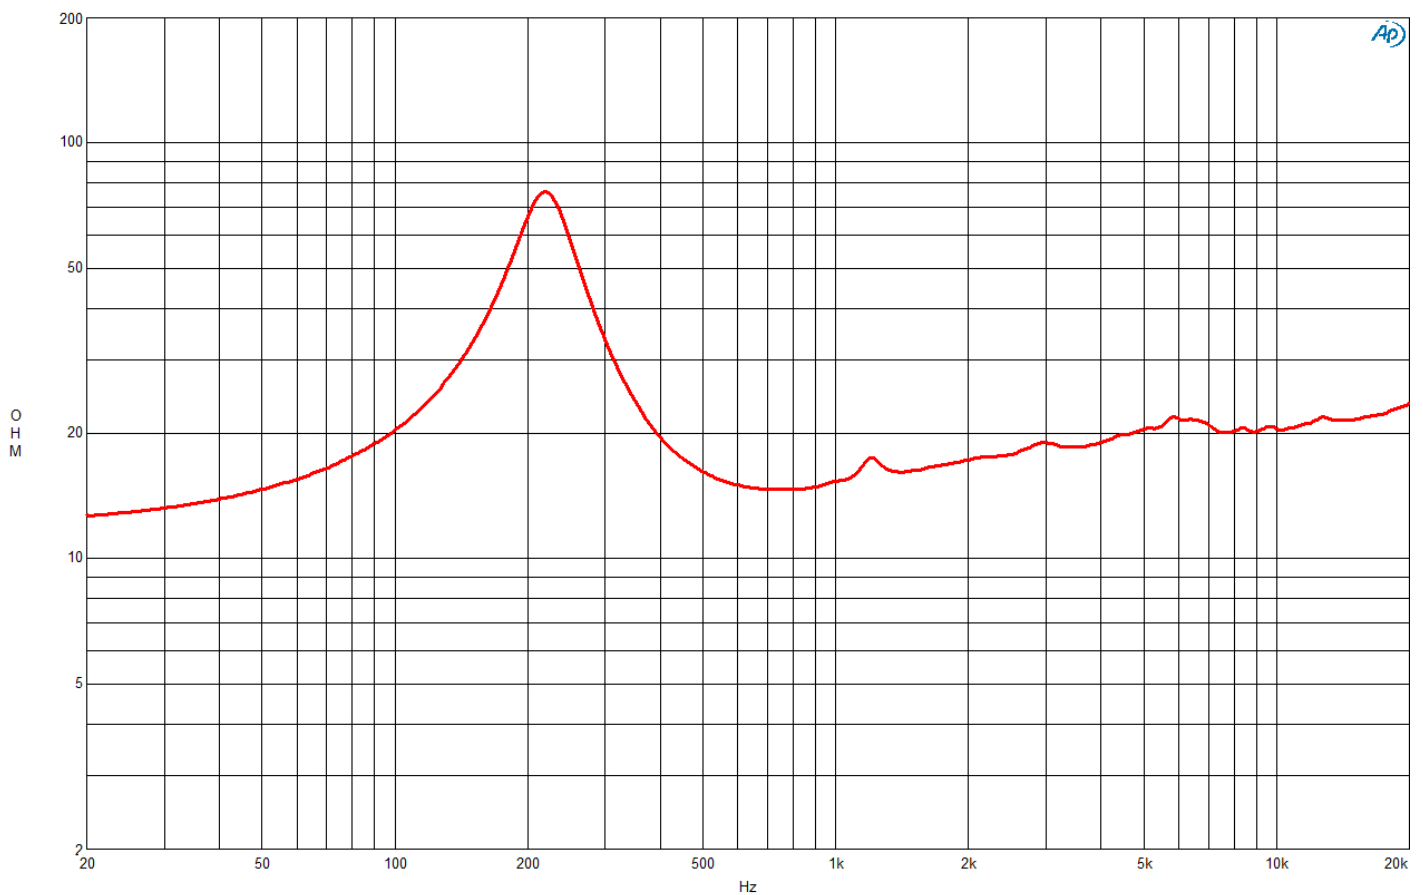

LF Drivers

Ø 5 inches

5MDN38 16 Ω

Midrange

Professional loudspeaker transducers since 1946

B&C Speakers S.p.A. Via Poggiomoro, 1 - Loc. Vallina, 50012 Bagno a Ripoli (FI) | ITALY
Tel. +39 055 65721 | Fax +39 055 6572312 | mail@bcspeakers.com