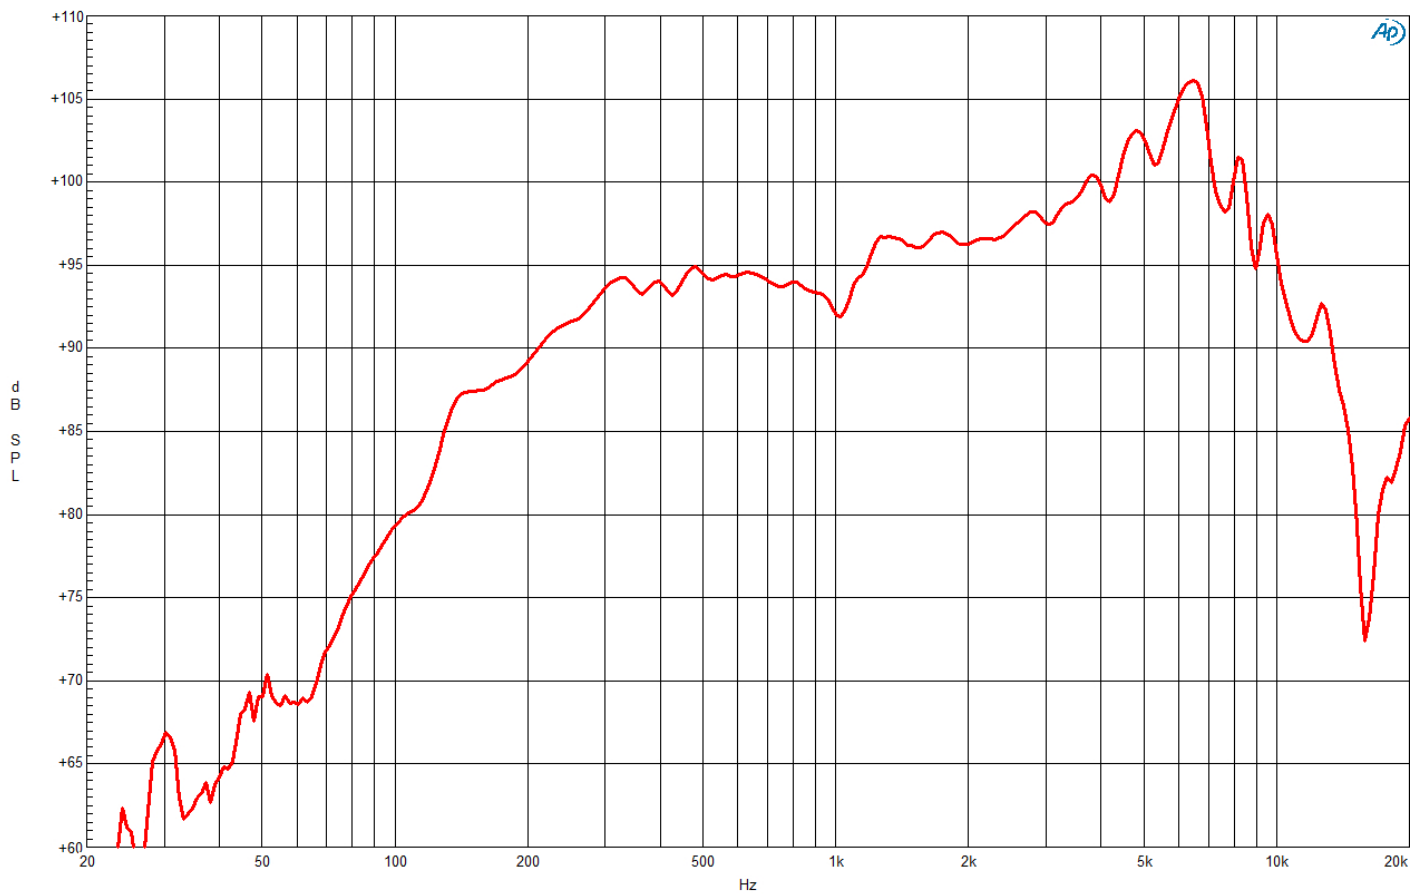

LF Drivers

Ø 5 inches

5MDN38 16 Ω

Midrange

Professional loudspeaker transducers since 1946

B&C Speakers S.p.A. Via Poggiomoro, 1 - Loc. Vallina, 50012 Bagno a Ripoli (FI) | ITALY
Tel. +39 055 65721 | Fax +39 055 6572312 | mail@bcspeakers.com