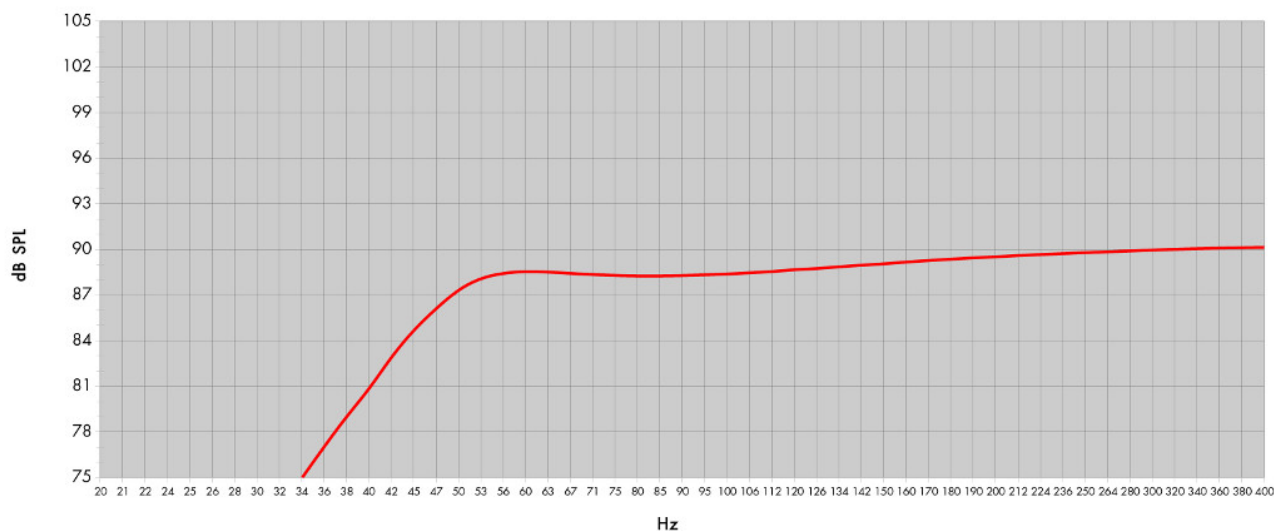

Frequency Response (1W/1m)

Model:	8FG64	Configuration:	One Driver
Enclosure Type:	Bass Reflex		
Internal Net Volume (Litres):	16	QB:	7
Tuning Frequency (Hz):	50	Port Area (cm²):	30,0
Frequency (-3 dB) (Hz):	50,4	Port Length (cm):	17,2
Frequency (-10 dB) (Hz):	39,5